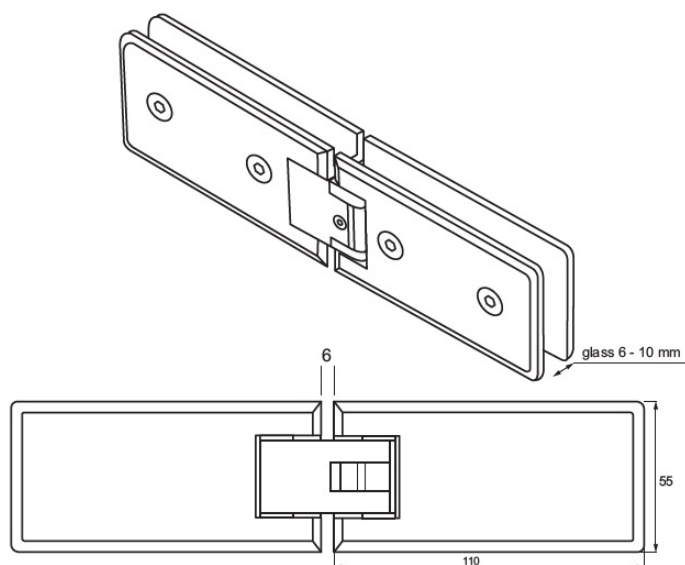

PRODUCT SHEET

Description:

Shower Hinge "Linz", 180DG, Brushed Copper, Glass/Glass, 6- 10mm Glass Thickness,W/15DG Angle Adjustment Function & 15DG, Return Function, Brass Material, Rectangular Shape W/, Chamfered Edges

Item number:

15.26.747-3

Units	Box	Carton	HS Code	Barcode
Pcs.			8302100090	 5704866518901

SISO A/S

Mileparken 11
DK-2740 Skovlunde
Denmark
VAT: 24786013

Phone +45 45 830 900

www.siso.dk
siso@siso.dk

Danske Bank
Nytorv Branch
Copenhagen
SWIFT: DABADKKK

Account no.
4180 3112 112936
IBAN Account
DK7230003112112936